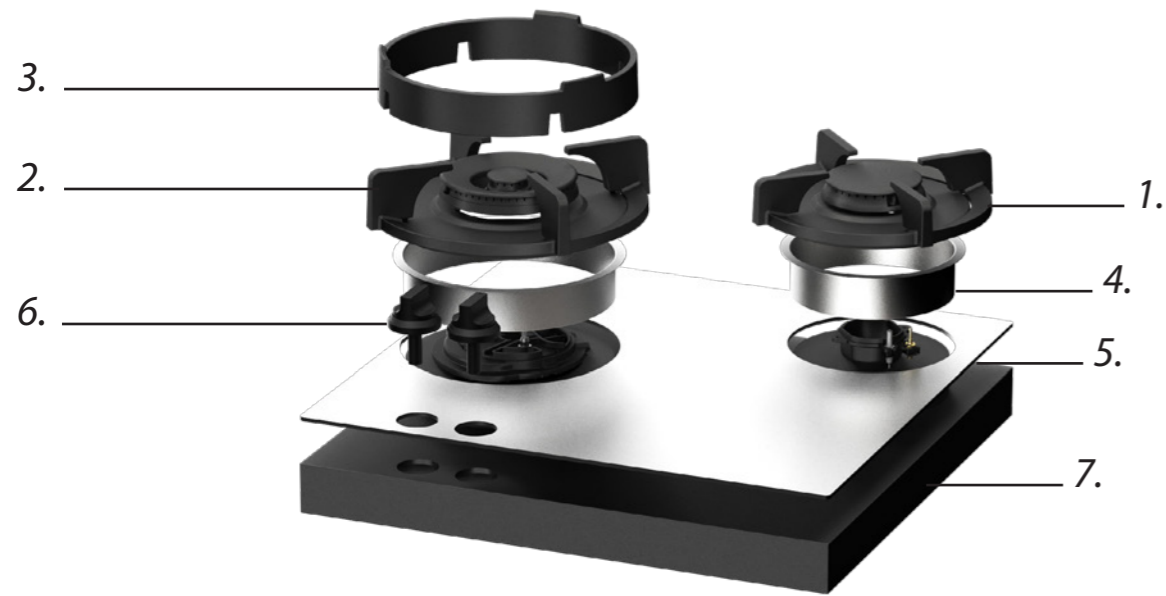

## Exploded view

1. **Medium burner**  
ENAMELED CAST IRON

2. **Wok-/simmer burner**  
ENAMELED CAST IRON

3. **Wok ring**  
ENAMELED CAST IRON

4. **Flange**  
STEEL

5. **Heat conductor**  
ALUMINIUM

6. **Control knob**  
ANODISED ALUMINIUM

7. **Cassette unit**  
GALVANIZED STEEL

MIN. POWER  
**0,2 kW**

DIAM. BURNER  
**Ø 270 mm**

MAX. POWER  
**5 kW**

1. **Pan support**  
ENAMELED CAST IRON

2. **Burner caps**  
ENAMELED CAST IRON

3. **Flame spreader**  
(COATED BRASS)

4. **Heat shield**  
ENAMELED STEEL

### **Important**

- Minimal countertop depth: 600 mm
- Total height PITT unit incl. support bar set: 119 mm
- Countertop thickness: 4-35 mm
- The C-size is a **minimal** size

Model	Baluran Top Side
Type of burners	1x burner medium (0,3 - 3 kW) 1x wok-/simmer burner (0,2 - 5 kW)
Editions	Professional (brass) Black (full black)
The controls	Top Side
Module dimensions (LxWxH)	503 x 533 x 89 mm
Automatic spark ignition	✓
Flame protection	✓
Weight	22 kg
Wok ring	✓
<b>Gas &amp; Electricity</b>	
Type of gas suitable	Natural gas, LPG (Bottled gas)
Type of gas connection	½" external threads
Position gas connection	Top corner, right
Voltage	220V-110V (default) / 1,5V (battery)
Cord length	1500 mm / 591/16"