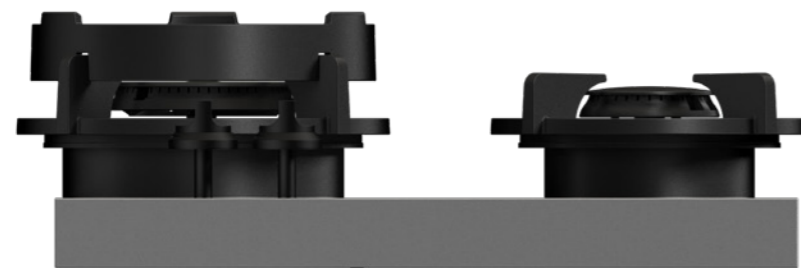

*Made in Holland*

**PITT**  
COOKING

**Gas**  
*Baluran*  
*Top Side*

## Exploded view

1. **Medium burner**  
ENAMELED CAST IRON

2. **Wok-/simmer burner**  
ENAMELED CAST IRON

3. **Wok ring**  
ENAMELED CAST IRON

4. **Flange**  
STEEL

5. **Heat conductor**  
ALUMINIUM

6. **Control knob**  
ANODISED ALUMINIUM

7. **Cassette unit**  
GALVANIZED STEEL

MIN. POWER  
**0,2 kW**

DIAM. BURNER  
**Ø 270 mm**

MAX. POWER  
**5 kW**

1. **Pan support**  
ENAMELED CAST IRON

2. **Burner caps**  
ENAMELED CAST IRON

3. **Flame spreader**  
(COATED BRASS)

4. **Heat shield**  
ENAMELED STEEL