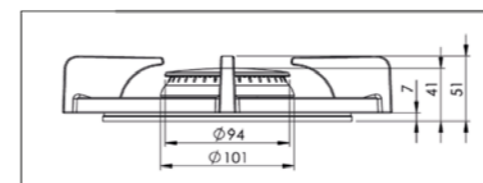

MEDIUM BURNER

Burners