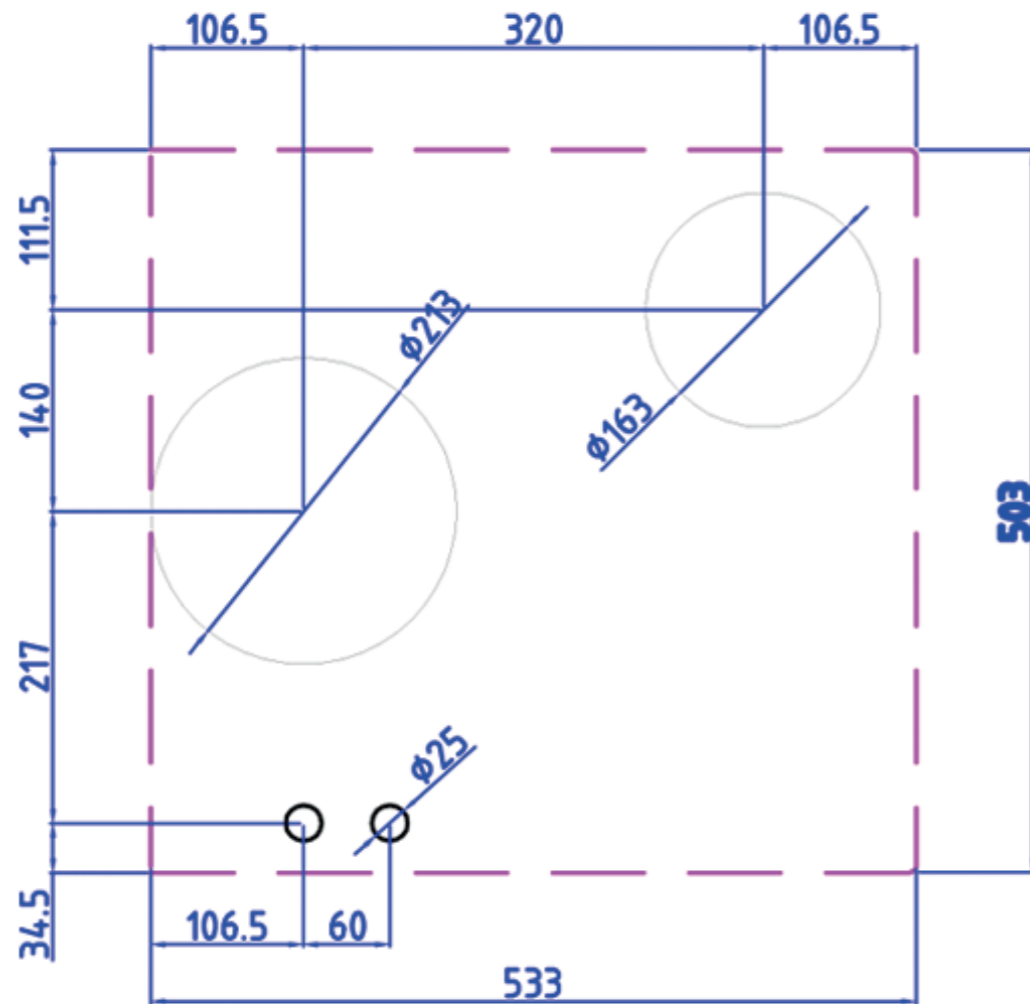

MIN. POWER  
**0,2 kW**

DIAM. BURNER  
**Ø 270 mm**

MAX. POWER  
**5 kW**

1. **Pan support**  
ENAMELED CAST IRON

2. **Burner caps**  
ENAMELED CAST IRON

3. **Flame spreader**  
(COATED BRASS)

4. **Heat shield**  
ENAMELED STEEL

## Control knob Top Side

3D-image Top Side knob

Front view Top Side knob

Top view Top Side knob

### **Important**

- Minimal countertop depth: 600 mm
- Total height PITT unit incl. support bar set: 119 mm
- Countertop thickness: 4-35 mm
- The C-size is a **minimal** size

Model	Baluran Top Side
Type of burners	1x burner medium (0,3 - 3 kW) 1x wok-/simmer burner (0,2 - 5 kW)
Editions	Professional (brass) Black (full black)
The controls	Top Side
Module dimensions (LxWxH)	503 x 533 x 89 mm
Automatic spark ignition	✓
Flame protection	✓
Weight	22 kg
Wok ring	✓
<b>Gas &amp; Electricity</b>	
Type of gas suitable	Natural gas, LPG (Bottled gas)
Type of gas connection	½" external threads
Position gas connection	Top corner, right
Voltage	220V-110V (default) / 1,5V (battery)
Cord length	1500 mm / 591/16"