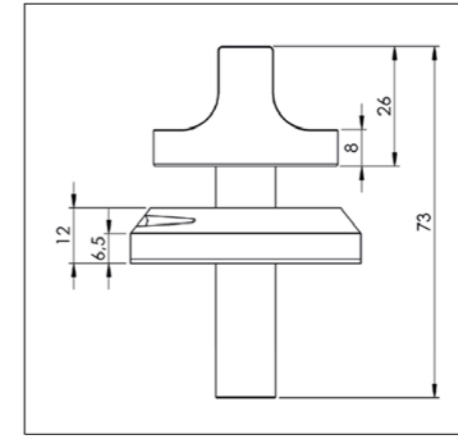

MIN. POWER  
**0,2 kW**

DIAM. BURNER  
**Ø 270 mm**

MAX. POWER  
**5 kW**

1. **Pan support**  
ENAMELED CAST IRON

2. **Burner caps**  
ENAMELED CAST IRON

3. **Flame spreader**  
(COATED BRASS)

4. **Heat shield**  
ENAMELED STEEL

## Control knob Top Side

3D-image Top Side knob

Front view Top Side knob

Top view Top Side knob

### **Important**

- Minimal countertop depth: 600 mm
- Total height PITT unit incl. support bar set: 119 mm
- Countertop thickness: 4-35 mm
- The C-size is a **minimal** size

Model	Baluran Top Side
Type of burners	1x burner medium (0,3 - 3 kW) 1x wok-/simmer burner (0,2 - 5 kW)
Editions	Professional (brass) Black (full black)
The controls	Top Side
Module dimensions (LxWxH)	503 x 533 x 89 mm
Automatic spark ignition	✓
Flame protection	✓
Weight	22 kg
Wok ring	✓
<b>Gas &amp; Electricity</b>	
Type of gas suitable	Natural gas, LPG (Bottled gas)
Type of gas connection	½" external threads
Position gas connection	Top corner, right
Voltage	220V-110V (default) / 1,5V (battery)
Cord length	1500 mm / 591/16"