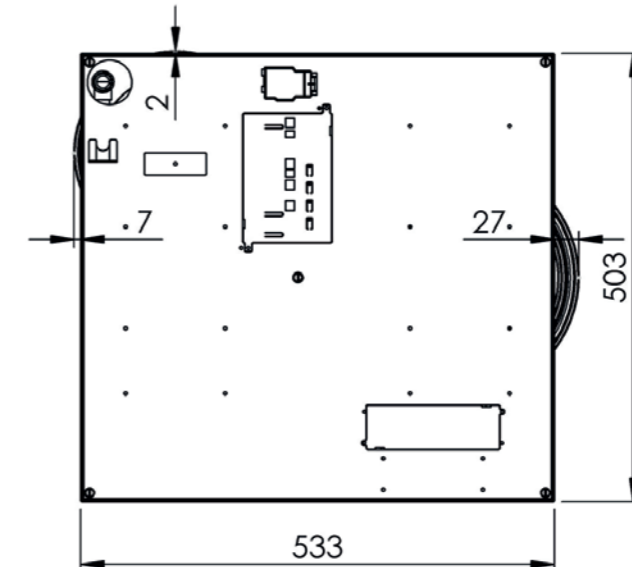

MIN. POWER  
**0,2 kW**

DIAM. BURNER  
**Ø 270 mm**

MAX. POWER  
**5 kW**

1. **Pan support**  
ENAMELED CAST IRON

2. **Burner caps**  
ENAMELED CAST IRON

3. **Flame spreader**  
(COATED BRASS)

4. **Heat shield**  
ENAMELED STEEL

## Control knob Top Side

3D-image Top Side knob

Front view Top Side knob

Top view Top Side knob

### **Important**

- Minimal countertop depth: 600 mm
- Total height PITT unit incl. support bar set: 119 mm
- Countertop thickness: 4-35 mm
- The C-size is a **minimal** size

Model	Baluran Top Side
Type of burners	1x burner medium (0,3 - 3 kW) 1x wok-/simmer burner (0,2 - 5 kW)
Editions	Professional (brass) Black (full black)
The controls	Top Side
Module dimensions (LxWxH)	503 x 533 x 89 mm
Automatic spark ignition	✓
Flame protection	✓
Weight	22 kg
Wok ring	✓
<b>Gas &amp; Electricity</b>	
Type of gas suitable	Natural gas, LPG (Bottled gas)
Type of gas connection	½" external threads
Position gas connection	Top corner, right
Voltage	220V-110V (default) / 1,5V (battery)
Cord length	1500 mm / 591/16"