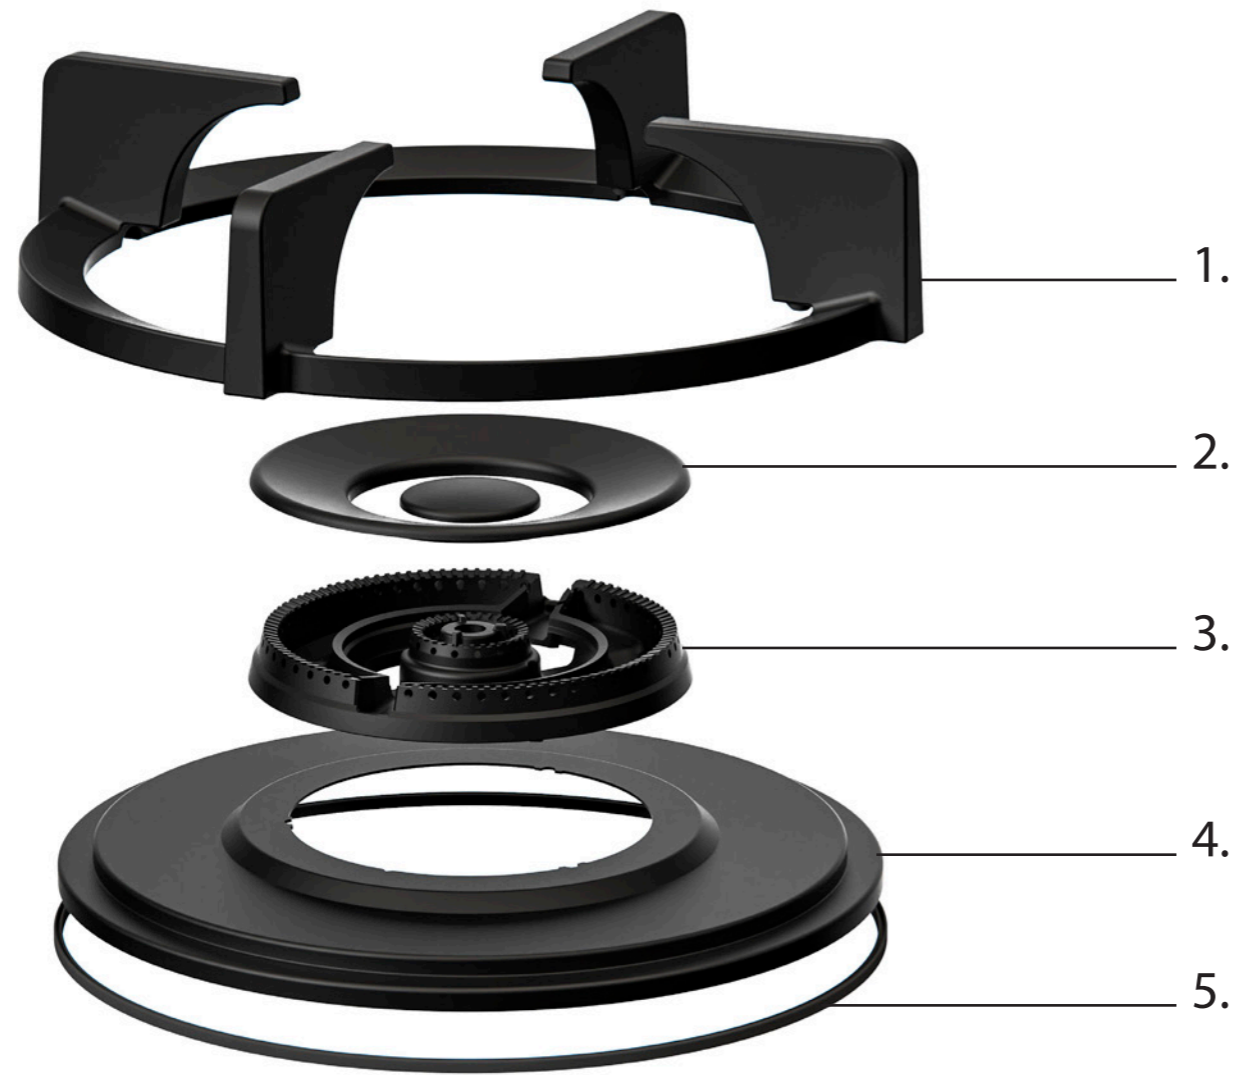

7. **Cassette unit**  
GALVANIZED STEEL

## Burners

Medium burner

Wok-/simmer burner

MEDIUM BURNER

MIN. POWER  
**0,3 kW**

DIAM. BURNER  
**Ø 230 mm**

MAX. POWER  
**3 kW**

WOK-/SIMMER BURNER

MIN. POWER  
**0,2 kW**

DIAM. BURNER  
**Ø 270 mm**

MAX. POWER  
**5 kW**

1. **Pan support**  
ENAMELED CAST IRON

2. **Burner caps**  
ENAMELED CAST IRON

3. **Flame spreader**  
(COATED BRASS)

4. **Heat shield**  
ENAMELED STEEL

### **Important**

- Minimal countertop depth: 600 mm
- Total height PITT unit incl. support bar set: 119 mm
- Countertop thickness: 4-35 mm
- The C-size is a **minimal** size

Model	Baluran Top Side
Type of burners	1x burner medium (0,3 - 3 kW) 1x wok-/simmer burner (0,2 - 5 kW)
Editions	Professional (brass) Black (full black)
The controls	Top Side
Module dimensions (LxWxH)	503 x 533 x 89 mm
Automatic spark ignition	✓
Flame protection	✓
Weight	22 kg
Wok ring	✓
<b>Gas &amp; Electricity</b>	
Type of gas suitable	Natural gas, LPG (Bottled gas)
Type of gas connection	½" external threads
Position gas connection	Top corner, right
Voltage	220V-110V (default) / 1,5V (battery)
Cord length	1500 mm / 591/16"