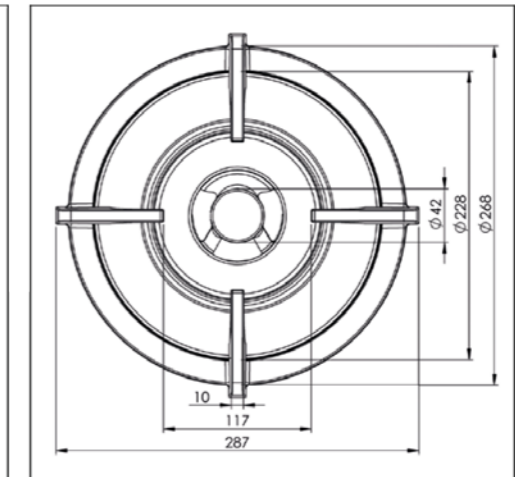

Exploded view

1. **Medium burner**
ENAMELED CAST IRON

2. **Wok-/simmer burner**
ENAMELED CAST IRON

3. **Wok ring**
ENAMELED CAST IRON

4. **Flange**
STEEL

5. **Heat conductor**
ALUMINIUM

6. **Control knob**
ANODISED ALUMINIUM

7. **Cassette unit**
GALVANIZED STEEL

Burners

Wok-/simmer burner

MIN. POWER
0,3 kW

DIAM. BURNER
Ø 230 mm

MAX. POWER
3 kW

MIN. POWER
0,2 kW

DIAM. BURNER
Ø 270 mm

MAX. POWER
5 kW