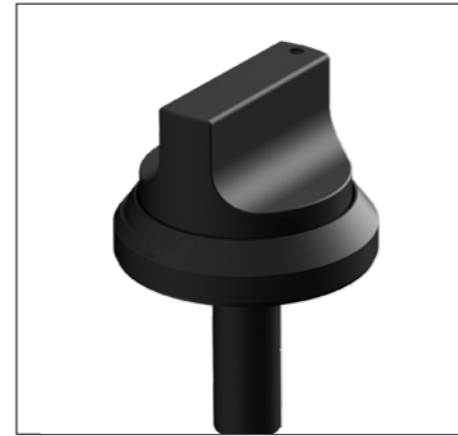

MIN. POWER  
**0,2 kW**

DIAM. BURNER  
**Ø 270 mm**

MAX. POWER  
**5 kW**

1. **Pan support**  
ENAMELED CAST IRON

2. **Burner caps**  
ENAMELED CAST IRON

3. **Flame spreader**  
(COATED BRASS)

4. **Heat shield**  
ENAMELED STEEL

## Control knob Top Side

3D-image Top Side knob

Front view Top Side knob

Top view Top Side knob