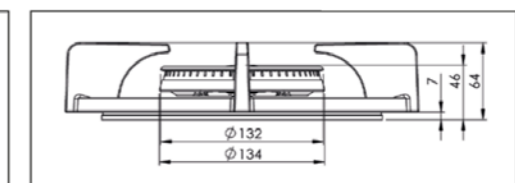

WOK-/SIMMER BURNER