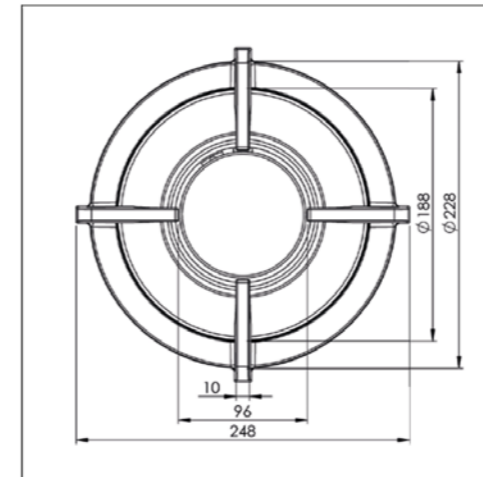

Burners

Medium burner