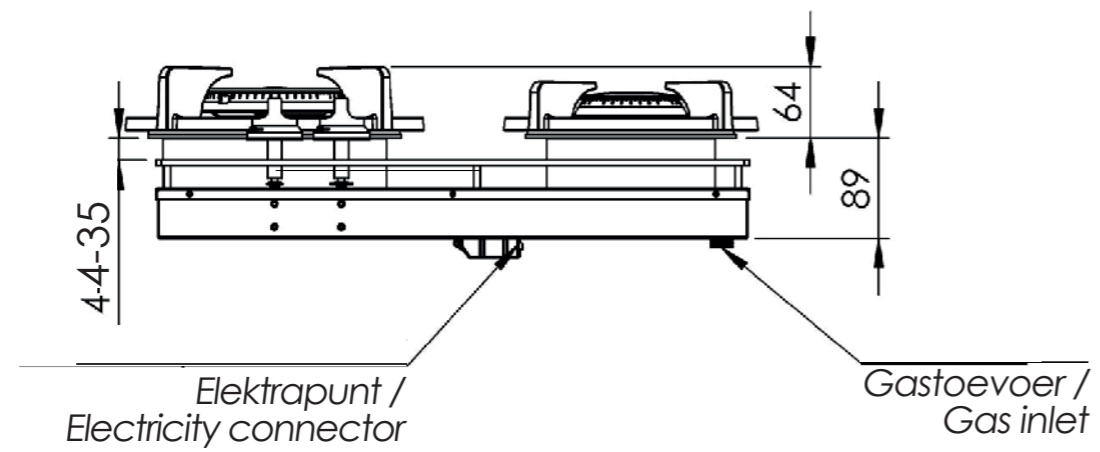

## Control knob Top Side

3D-image Top Side knob

Front view Top Side knob

Top view Top Side knob

### **Important**

- Minimal countertop depth: 600 mm
- Total height PITT unit incl. support bar set: 119 mm
- Countertop thickness: 4-35 mm
- The C-size is a **minimal** size

Model	Baluran Top Side
Type of burners	1x burner medium (0,3 - 3 kW) 1x wok-/simmer burner (0,2 - 5 kW)
Editions	Professional (brass) Black (full black)
The controls	Top Side
Module dimensions (LxWxH)	503 x 533 x 89 mm
Automatic spark ignition	✓
Flame protection	✓
Weight	22 kg
Wok ring	✓
<b>Gas &amp; Electricity</b>	
Type of gas suitable	Natural gas, LPG (Bottled gas)
Type of gas connection	½" external threads
Position gas connection	Top corner, right
Voltage	220V-110V (default) / 1,5V (battery)
Cord length	1500 mm / 591/16"