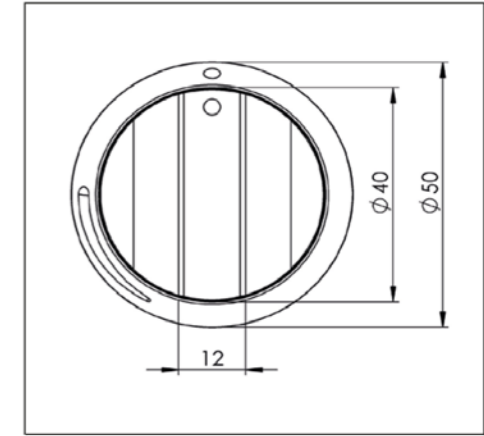

MIN. POWER  
**0,2 kW**

DIAM. BURNER  
**Ø 270 mm**

MAX. POWER  
**5 kW**

1. **Pan support**  
ENAMELED CAST IRON

2. **Burner caps**  
ENAMELED CAST IRON

3. **Flame spreader**  
(COATED BRASS)

4. **Heat shield**  
ENAMELED STEEL

## Control knob Top Side

3D-image Top Side knob

Front view Top Side knob

Top view Top Side knob

### **Important**

- Minimal countertop depth: 600 mm
- Total height PITT unit incl. support bar set: 119 mm
- Countertop thickness: 4-35 mm
- The C-size is a **minimal** size

Model	Baluran Top Side
Type of burners	1x burner medium (0,3 - 3 kW) 1x wok-/simmer burner (0,2 - 5 kW)
Editions	Professional (brass) Black (full black)
The controls	Top Side
Module dimensions (LxWxH)	503 x 533 x 89 mm
Automatic spark ignition	✓
Flame protection	✓
Weight	22 kg
Wok ring	✓
<b>Gas &amp; Electricity</b>	
Type of gas suitable	Natural gas, LPG (Bottled gas)
Type of gas connection	½" external threads
Position gas connection	Top corner, right
Voltage	220V-110V (default) / 1,5V (battery)
Cord length	1500 mm / 591/16"