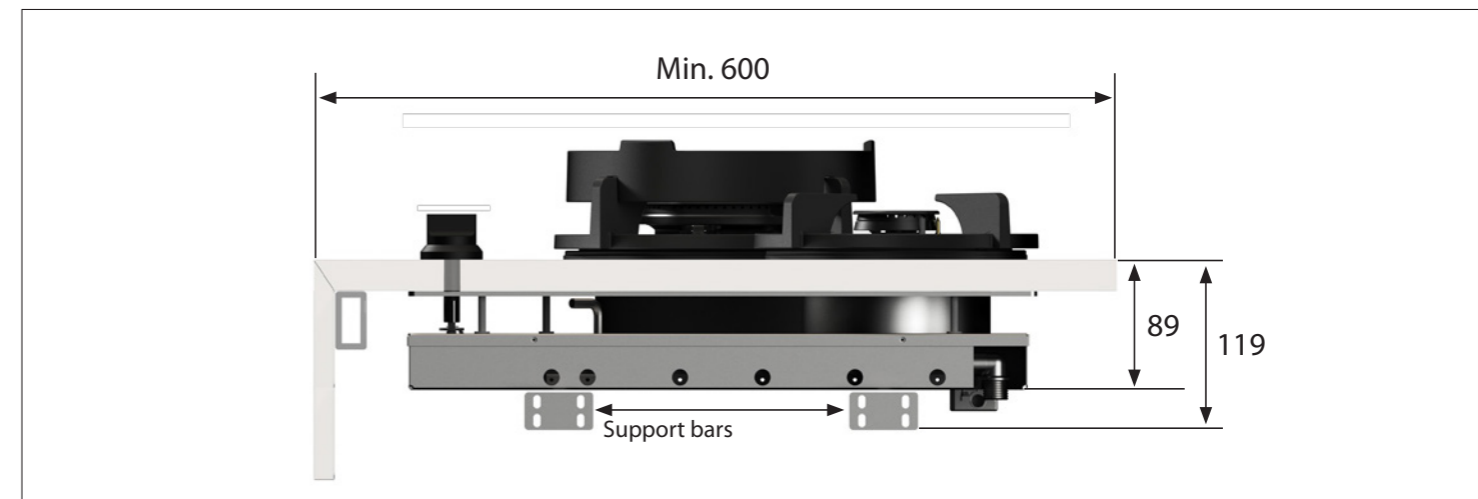

## Control knob Top Side

3D-image Top Side knob

Front view Top Side knob

Top view Top Side knob

### **Important**

- Minimal countertop depth: 600 mm
- Total height PITT unit incl. support bar set: 119 mm
- Countertop thickness: 4-35 mm
- The C-size is a **minimal** size

Model	Baluran Top Side
Type of burners	1x burner medium (0,3 - 3 kW) 1x wok-/simmer burner (0,2 - 5 kW)
Editions	Professional (brass) Black (full black)
The controls	Top Side
Module dimensions (LxWxH)	503 x 533 x 89 mm
Automatic spark ignition	✓
Flame protection	✓
Weight	22 kg
Wok ring	✓
<b>Gas &amp; Electricity</b>	
Type of gas suitable	Natural gas, LPG (Bottled gas)
Type of gas connection	½" external threads
Position gas connection	Top corner, right
Voltage	220V-110V (default) / 1,5V (battery)
Cord length	1500 mm / 591/16"