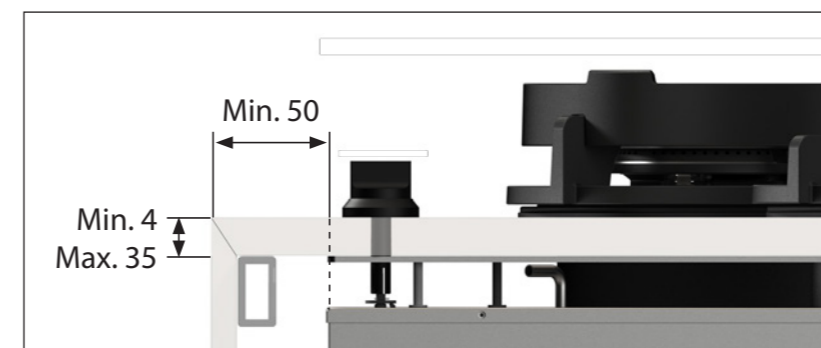

## Control knob Top Side

3D-image Top Side knob

Front view Top Side knob

Top view Top Side knob

### **Important**

- Minimal countertop depth: 600 mm
- Total height PITT unit incl. support bar set: 119 mm
- Countertop thickness: 4-35 mm
- The C-size is a **minimal** size

Model	Baluran Top Side
Type of burners	1x burner medium (0,3 - 3 kW) 1x wok-/simmer burner (0,2 - 5 kW)
Editions	Professional (brass) Black (full black)
The controls	Top Side
Module dimensions (LxWxH)	503 x 533 x 89 mm
Automatic spark ignition	✓
Flame protection	✓
Weight	22 kg
Wok ring	✓
<b>Gas &amp; Electricity</b>	
Type of gas suitable	Natural gas, LPG (Bottled gas)
Type of gas connection	½" external threads
Position gas connection	Top corner, right
Voltage	220V-110V (default) / 1,5V (battery)
Cord length	1500 mm / 591/16"