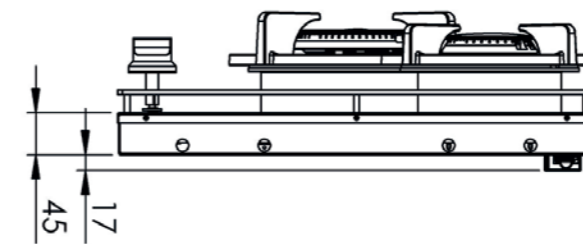

## Control knob Top Side

3D-image Top Side knob

Front view Top Side knob

Top view Top Side knob

### **Important**

- Minimal countertop depth: 600 mm
- Total height PITT unit incl. support bar set: 119 mm
- Countertop thickness: 4-35 mm
- The C-size is a **minimal** size

Model	Baluran Top Side
Type of burners	1x burner medium (0,3 - 3 kW) 1x wok-/simmer burner (0,2 - 5 kW)
Editions	Professional (brass) Black (full black)
The controls	Top Side
Module dimensions (LxWxH)	503 x 533 x 89 mm
Automatic spark ignition	✓
Flame protection	✓
Weight	22 kg
Wok ring	✓
<b>Gas &amp; Electricity</b>	
Type of gas suitable	Natural gas, LPG (Bottled gas)
Type of gas connection	½" external threads
Position gas connection	Top corner, right
Voltage	220V-110V (default) / 1,5V (battery)
Cord length	1500 mm / 591/16"