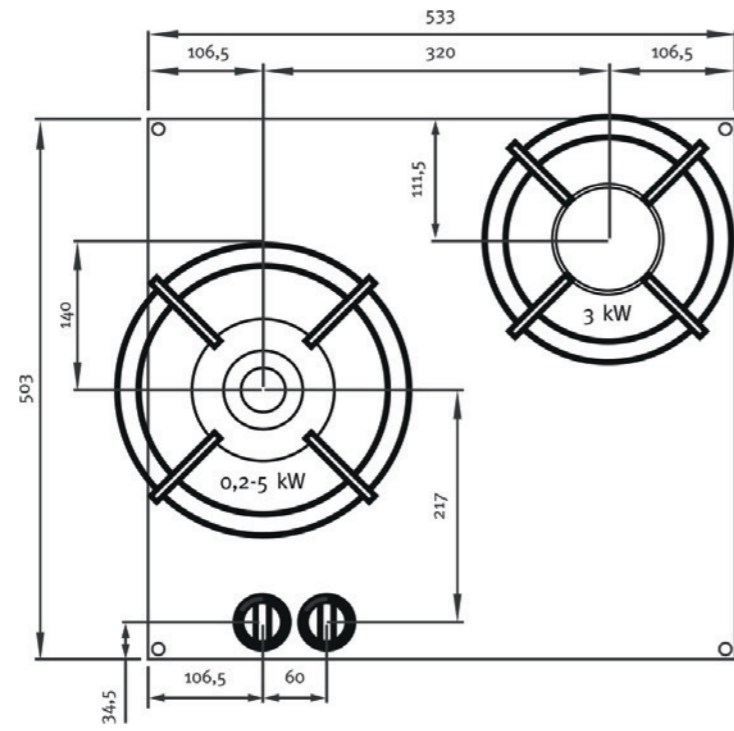

MIN. POWER  
**0,2 kW**

DIAM. BURNER  
**Ø 270 mm**

MAX. POWER  
**5 kW**

1. **Pan support**  
ENAMELED CAST IRON

2. **Burner caps**  
ENAMELED CAST IRON

3. **Flame spreader**  
(COATED BRASS)

4. **Heat shield**  
ENAMELED STEEL

## Control knob Top Side

3D-image Top Side knob

Front view Top Side knob

Top view Top Side knob

### **Important**

- Minimal countertop depth: 600 mm
- Total height PITT unit incl. support bar set: 119 mm
- Countertop thickness: 4-35 mm
- The C-size is a **minimal** size

Model	Baluran Top Side
Type of burners	1x burner medium (0,3 - 3 kW) 1x wok-/simmer burner (0,2 - 5 kW)
Editions	Professional (brass) Black (full black)
The controls	Top Side
Module dimensions (LxWxH)	503 x 533 x 89 mm
Automatic spark ignition	✓
Flame protection	✓
Weight	22 kg
Wok ring	✓
<b>Gas &amp; Electricity</b>	
Type of gas suitable	Natural gas, LPG (Bottled gas)
Type of gas connection	½" external threads
Position gas connection	Top corner, right
Voltage	220V-110V (default) / 1,5V (battery)
Cord length	1500 mm / 591/16"